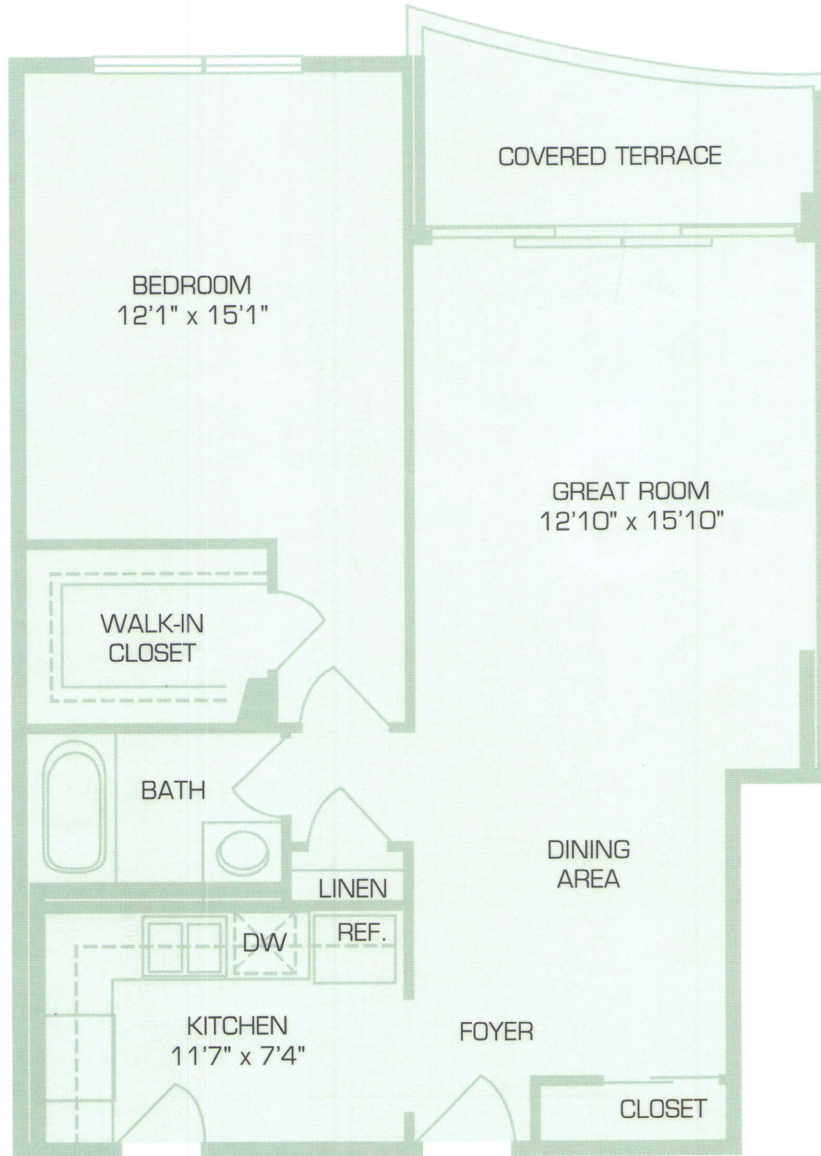

BARBADOS

One Bedroom, One Bath

840 to 884 SF living area
(78.04 to 82.13 M)

Preliminary floor plan for preview purposes only. Dimensions and plans shown are approximate and subject to change. See sales representative for details. Developer reserves the right to alter and improve without notice. Oral representation cannot be relied upon as correctly stating representation of the developer. For correct representation make reference to the purchase agreement and to the documents required by section 718.503 Florida Statutes to be furnished by developer to buyer or lessee. Not an offer where prohibited by State statutes. We are pledged to the letter and spirit of the U.S. policy for the achievement of equal housing opportunity throughout the nation. We encourage and support an affirmative advertising and marketing program in which there are no barriers to obtaining housing because of race, color, religion, sex, handicap, familial status or national origin. Equal Housing Opportunity.